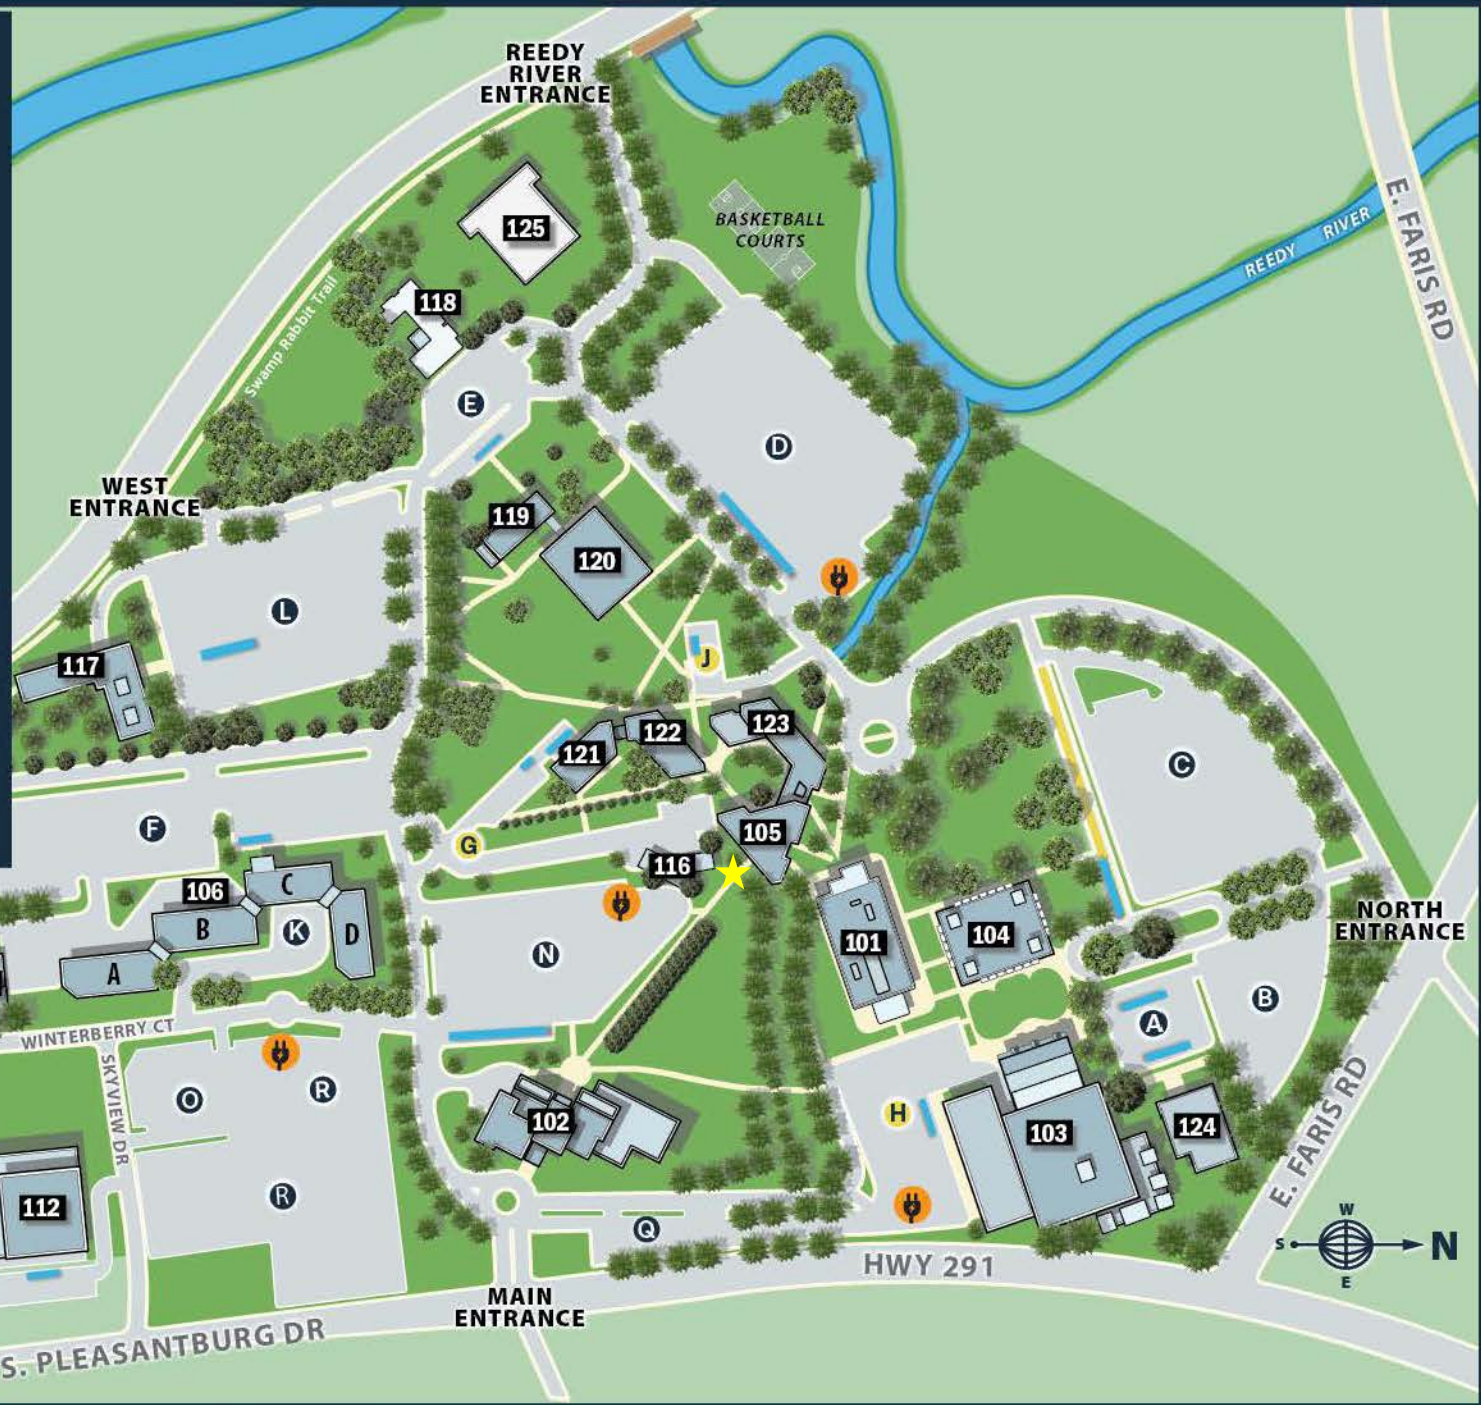

Barton Campus (100)
506 S. Pleasantburg Dr.
Greenville, SC 29607

- 101 Prisma Health Center for Health & Life Sciences
- 102 Dreisbach/Anderson Student Success Center
- 103 Willie B. McMahan Engineering Technologies Building
- 104 Robert W. Leach Sr. University Transfer Building
- ★ 105 Beattie E. Huff Student Center
- 106 Industrial Technologies Complex A, B, C, D
- 107 Facility Resources
- 108 J. Verne Smith Institutional Effectiveness/Logistics Building
- 112 Dental Building (Dental Clinic)
- 116 Central Energy Plant
- 117 Ruth A. Nicholson Nursing Sciences Building
- 118 Margaret Mills Cabbage Child Development Center
- 119 Greenville Technical Charter High School
- 120 Ernest F. Hollings Health Sciences Center
- 121 Strom Thurmond Criminal Justice Building
- 122 STAT Center
- 123 Robert C. Crawford Administration Building
- 124 Michelin Center
- 125 GTCHS Student Learning Center