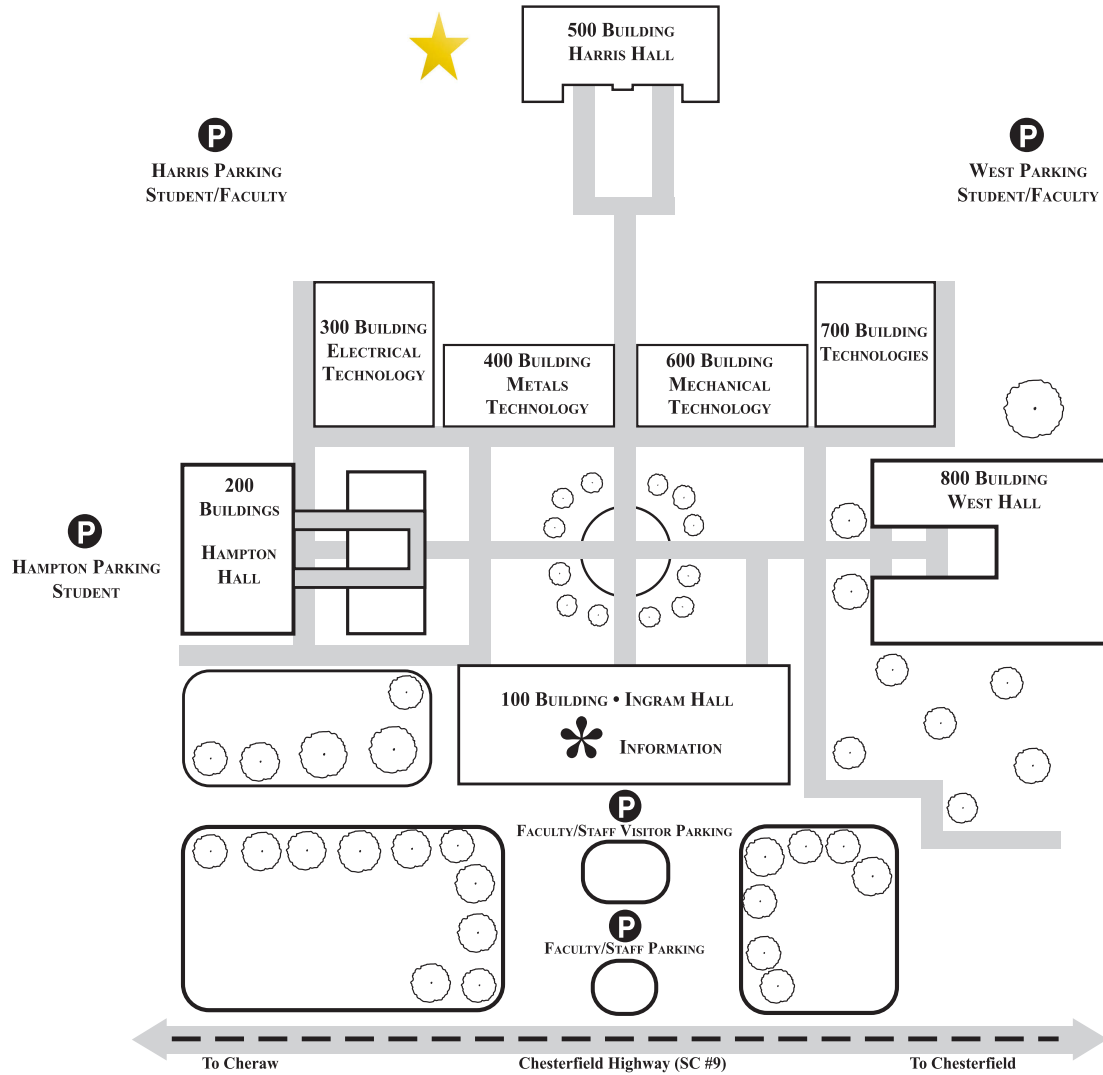

Campus Map

A GUIDE TO THE CAMPUS

Welcome to Northeastern Technical College! Below you will find a guide to the different buildings and the offices, labs and classrooms that they house. If you need assistance please inquire at the Information Window in Ingram Hall.

100 BUILDING – INGRAM HALL

Administrative offices, Business Office, Career and Workforce Readiness Center, Financial Aid, Institutional Advancement, Office of Academic Affairs and Student Services and the Information Window.

200 BUILDING – HAMPTON HALL

Auditorium, Book Nook, Continuing Education and Student Lounge/Canteen

300 BUILDING – ELECTRICAL TECHNOLOGY

CAD, Drafting, Electricity and Electronics

400 BUILDING – METALS TECHNOLOGY

Machine Tool and Welding

★ 500 BUILDING – HARRIS HALL

Computer Labs, General Studies and Library

600 BUILDING – MECHANICAL TECHNOLOGY

Machine Tool

700 BUILDING – TECHNOLOGIES

Administrative Office Technology, Early Childhood and Industrial Maintenance