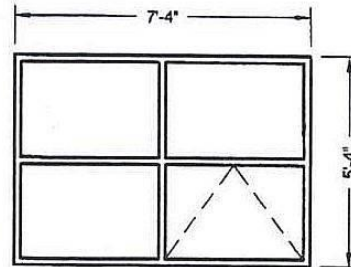

2ND FLOOR

1/4" SCALE