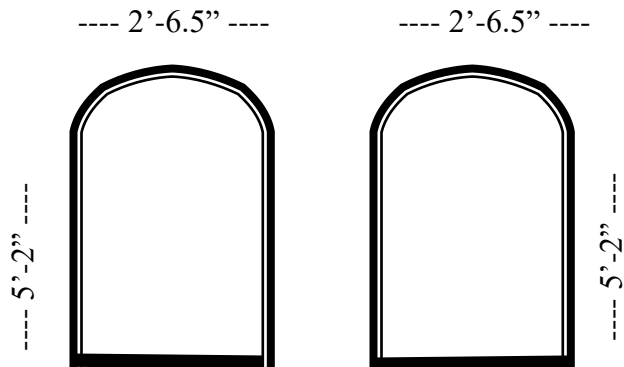

4th FLOOR

1/4" SCALE