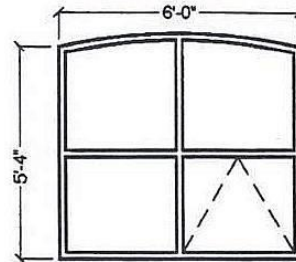

SOUTH CAROLINA GOVERNOR'S SCHOOL FOR

SCIENCE+ MATHEMATICS

Residence Hall Room & Windows Dimensions

Windows

3RD FLOOR

- 1/4" SCALE

2ND FLOOR

1/4" SCALE

4th FLOOR

1/4" SCALE